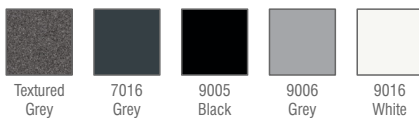

## Available Options

Input	24V / DC
Control	DALI, DIM, DMX
Light Color	2200K, 2700K, 3000K, 5000K, 6500K
Body Color	Optional RAL colors
CRI	>90
Protection	IP66 - IP67
Warranty	7-10 Years
Emergency	3H Emergency Kit

## Light Colors

## Ordering Details

Product Code	Power	Light Color	Lumen
TRIPGLOBE.15.AC.N.4.120.9005	15W	4000K	1640
TRIPGLOBE.20.AC.N.4.120.9005	20W	4000K	2250
TRIPGLOBE.30.AC.N.4.120.9005	30W	4000K	3010

\* For different options, please contact our team.

## Body Colors Options