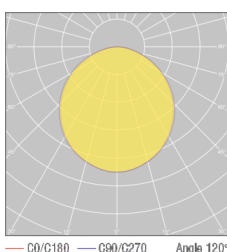

## Light Colors

## Ordering Details

Product Code	Power	Light Color	Lumen
TRIPGLOBE.15.AC.N.4.120.9005	15W	4000K	1640
TRIPGLOBE.20.AC.N.4.120.9005	20W	4000K	2250
TRIPGLOBE.30.AC.N.4.120.9005	30W	4000K	3010

\* For different options, please contact our team.

## Body Colors Options

## Beam Angle Options