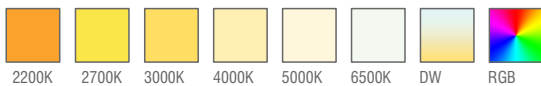

Light Colors

Ordering Details

Product Code	Power	Light Color	Lumen
TRIPGLOBE.15.AC.N.4.120.9005	15W	4000K	1640
TRIPGLOBE.20.AC.N.4.120.9005	20W	4000K	2250
TRIPGLOBE.30.AC.N.4.120.9005	30W	4000K	3010

* For different options, please contact our team.