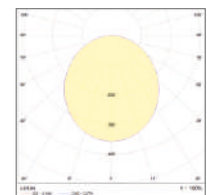

CUSTOMIZE OPTIONS

- **Dimmable 1-10V**
- **Dimmable PUSH**
- **Dimmable TRIAC**
- **Dimmable DALI**
- **Input Voltage 24V/DC**
- **Light Temperature 3000K**
- **Light Temperature 6500K**
- **Dynamic White**
- **Color Rendering Index > 90**
- **Optional Body Color**
- **Emergency KIT**
- **Pendant or Surface Type**