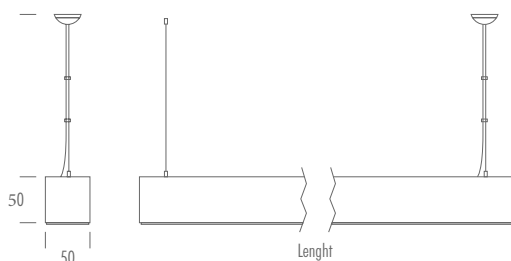

Electrostatic powder coating paint

Production in different lengths

Optional body colors

ENEC standards

PRODUCT CODE	W	Length	Temp	Lumen*
AURA TRACK.11.500.N.4.120	11	500	4000K	1133
AURA TRACK.16.500.N.4.120	16	500	4000K	1648
AURA TRACK.15.600.N.4.120	15	600	4000K	1725
AURA TRACK.18.600.N.4.120	18	600	4000K	1854
AURA TRACK.20.800.N.4.120	20	800	4000K	2300
AURA TRACK.22.1000.N.4.120	22	1000	4000K	2266
AURA TRACK.25.1000.N.4.120	25	1000	4000K	2575
AURA TRACK.32.1000.N.4.120	32	1000	4000K	3296
AURA TRACK.32.1100.N.4.120	30	1100	4000K	3450
AURA TRACK.27.1200.N.4.120	27	1200	4000K	2781
AURA TRACK.28.1200.N.4.120	28	1200	4000K	2884
AURA TRACK.39.1200.N.4.120	39	1200	4000K	4017
AURA TRACK.30.1300.N.4.120	30	1300	4000K	3090
AURA TRACK.36.1400.N.4.120	36	1400	4000K	3708
AURA TRACK.33.1500.N.4.120	33	1500	4000K	3399
AURA TRACK.45.1500.N.4.120	45	1500	4000K	4635
AURA TRACK.48.1500.N.4.120	48	1500	4000K	4944
AURA TRACK.45.1800.N.4.120	45	1800	4000K	5175
AURA TRACK.48.1800.N.4.120	48	1800	4000K	4944
AURA TRACK.44.2000.N.4.120	44	2000	4000K	4532
AURA TRACK.54.2000.N.4.120	54	2000	4000K	5562
AURA TRACK.64.2000.N.4.120	64	2000	4000K	6592
*AURA TRACK.44.2500.N.4.120	44	2500	4000K	5060
AURA TRACK.64.2500.N.4.120	64	2500	4000K	6510
AURA TRACK.65.3000.N.4.120	65	3000	4000K	6695
AURA TRACK.96.3000.N.4.120	96	3000	4000K	9888

PRODUCT CODING

Product Name	Product Power	Product Size	Control System	Color Temperature	Light Beam
XX XX XX	on/off	1-10V	PUSH	TRAC	DALI
XX XX XX	N	V	P	T	D
				3 4 6	XX

TECHNICAL DRAWINGS

BASIC OPTIONS

- on/off** on/off Control (No Dimmable)
- 230V AC** Input Voltage 220-240V/AC, 50-60HZ
- CRI >80** Color Rendering Index > 80
- 4K** Light Temperature 4000K
- Light Beam 120°**
- Operating Temperature** : -20 / 40 °C
- B** Black Body Color