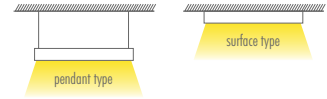

Electrostatic powder coating paint

Production in different lengths

Optional body colors

ENEC standards

PRODUCT CODE	W	Length	Temp	Lumen*
AURA TRACK.11.500.N.4.120	11	500	4000K	1133
AURA TRACK.16.500.N.4.120	16	500	4000K	1648
AURA TRACK.15.600.N.4.120	15	600	4000K	1725
AURA TRACK.18.600.N.4.120	18	600	4000K	1854
AURA TRACK.20.800.N.4.120	20	800	4000K	2300
AURA TRACK.22.1000.N.4.120	22	1000	4000K	2266
AURA TRACK.25.1000.N.4.120	25	1000	4000K	2575
AURA TRACK.32.1000.N.4.120	32	1000	4000K	3296
AURA TRACK.32.1100.N.4.120	30	1100	4000K	3450
AURA TRACK.27.1200.N.4.120	27	1200	4000K	2781
AURA TRACK.28.1200.N.4.120	28	1200	4000K	2884
AURA TRACK.39.1200.N.4.120	39	1200	4000K	4017
AURA TRACK.30.1300.N.4.120	30	1300	4000K	3090
AURA TRACK.36.1400.N.4.120	36	1400	4000K	3708
AURA TRACK.33.1500.N.4.120	33	1500	4000K	3399
AURA TRACK.45.1500.N.4.120	45	1500	4000K	4635
AURA TRACK.48.1500.N.4.120	48	1500	4000K	4944
AURA TRACK.45.1800.N.4.120	45	1800	4000K	5175
AURA TRACK.48.1800.N.4.120	48	1800	4000K	4944
AURA TRACK.44.2000.N.4.120	44	2000	4000K	4532
AURA TRACK.54.2000.N.4.120	54	2000	4000K	5562
AURA TRACK.64.2000.N.4.120	64	2000	4000K	6592
*AURA TRACK.44.2500.N.4.120	44	2500	4000K	5060
AURA TRACK.64.2500.N.4.120	64	2500	4000K	6510
AURA TRACK.65.3000.N.4.120	65	3000	4000K	6695
AURA TRACK.96.3000.N.4.120	96	3000	4000K	9888

PRODUCT CODING

Product Name	Product Power	Product Size	Control System	Color Temperature	Light Beam
XX XX XX	on/off	1-10V	PUSH	TRAC	DALI
XX XX XX	N	V	P	T	D
				3 4 6	XX

TECHNICAL DRAWINGS

BASIC OPTIONS

- on/off** on/off Control (No Dimmable)
- 230V AC** Input Voltage 220-240V/AC, 50-60HZ
- CRI >80** Color Rendering Index > 80
- 4K** Light Temperature 4000K
- Light Beam 120°**
- Operating Temperature** : -20 / 40 °C
- B** Black Body Color