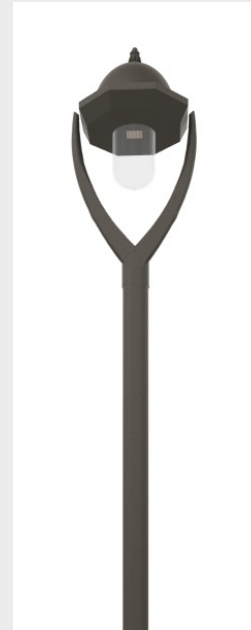

SALUT V1

Outdoor Type
Decorative Lighting Poles

Urban lighting between versatility and high visual comfort. SALUT is the pole top luminaire for urban lighting, featuring a catchy shape and excellent performance, also available with the latest lighting technologies.

Wide range of optics, powers and color temperatures to meet any lighting project need. Featuring an elegant, timeless design, excellent performance and fort he latest lighting designs. Its diffused wide optic provides a homogeneous, pleasant lighting with high visual comfort and no glare.

Characteristics

Aluminum Head
High efficiency LED lighting
Electrostatic powder paint
High quality silicone gasket
Galvanized metal anchorage
Aluminium PCB
LED with Life Span > 100.000 Hours
CCT tolerance within a 3 step MacAdams ellipse
Corrosion Protection
5 Years Warranty
Marine Coating (Optional)
ENEC Certified Driver

Key Advantages

- Aluminium Body
- Smart energy savings
- Delivery of complete assembly
- Corrosion resistance
- BULB or LED Verison
- Decorative Lighting
- Elec Galv or Hot Dip Galvanized Steel Pole

Applications