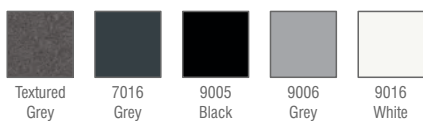

Available in different colour temperatures and powers, in order to meet any requirement of the lighting project. The urban lighting version is perfect for the illumination of city parks, squares or pedestrian areas.

Key Advantages

- Aluminium Body
- Wooden Pole
- Smart energy savings
- Delivery of complete assembly
- Corrosion resistance

Applications

MARK WOOD

Standard Product

Input	100-305V / AC 50-65Hz
Control	On / Off
Optic	-
Light Color	-
Body Color	7016 Grey
CRI	>82
Protection	IP66
Impact Resistance	IK09
Protection class IEC	Class I
Power factor (min.)	0,092
Weight	- kg
Ambient Temperature	-30°C / +60°C

Available Options

** Possibility of production in different lengths and sections.*

Input	24V / DC
Control	RGB, DALI, DIM, DMX
Optic	8°, 15°, 30°, 50°, 60°, 70°, 90°, 120°, Asymmetrical
Light Color	2200K, 2700K, 3000K, 5000K, 6500K
Body Color	Optional RAL colors
CRI	>90
Protection	IP67
Warranty	7-10 Years

Light Colors

Body Colors Options

Light Effect

Optional Accessories

IP67
Junction
Box

Ordering Details

Product Code	Power	Light Color	Dimensions	Lumen
MARK.WOOD.35.AC.N.4.SYM.7016	W	-	6000	-
MARK.WOOD.45.AC.N.4.SYM.7016	W	-	6000	-
MARK.WOOD.55.AC.N.4.SYM.7016	W	-	6000	-
MARK.WOOD.65.AC.N.4.SYM.7016	W	-	6000	-
MARK.WOOD.75.AC.N.4.SYM.7016	W	-	6000	-