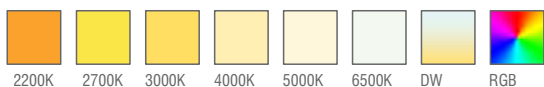

Light Colors