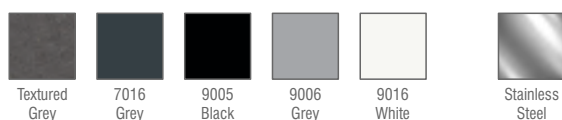

Body Colors & Frame Options