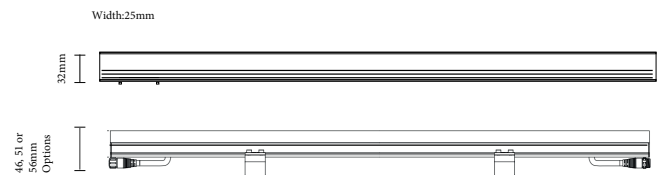

SATIN LINE SLIM R

LED Linear Strip

Recessed mounted ledbar fixture

Aluminum extruded body

UV protected High homogenous light diffusion
with high-quality diffuser Aluminum
mounting brackets

Production in different lengths Daisy-
chain connection topology up to 10 meters

Optional Accessories

IP CONNECTOR

PRODUCT CODE	W/M	Color	Length	LUMEN
SATINLINESLIM.14.100.4.120	14W	4000K	600MM	1420

TECHNICAL DRAWINGS

* For different options, please contact our team.