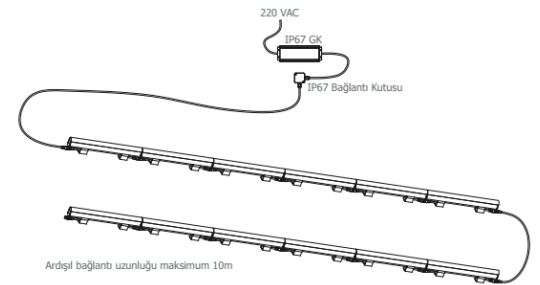

SATIN LINE SLIM R

LED Linear Strip

Recessed mounted ledbar fixture

Aluminum extruded body

UV protected High homogenous light diffusion
with high-quality diffuser Aluminum
mounting brackets

Production in different lengths Daisy-
chain connection topology up to 10 meters

IP67 I/O Connectors

ENEC Standarts

BASIC OPTIONS

on/off	on/off Control (No Dimmable)
24V DC	Input Voltage 24V DC
CRI >80	Color Rendering Index >80
Temp	Light Temperature 2700K, 3000K, 4000K, 5000K, 6500K
Light Beam	Light Beam 120°
White OPAL Polycarbonate Diffuser	
°C	-20°C/+60°C Temperature
R-G-B	Amber, Red, Green or Blue Mono Color

CUSTOMIZE OPTIONS

Dimmable 1-10V	Dimmable PUSH	Dimmable TRIAC	Dimmable DALI	RGB PWM SIGNAL WITH RC	Light Color RGBW	Dynamic White	Color Rendering Index > 90	Transparent Diffuser	EMERGENCY KIT
1-10V	PUSH	TRIAC	DALI	PMW	RGBW	DYN	CRI >90	○	E

Optional Accessories

IP CONNECTOR

PRODUCT CODE	W/M	Color	Length	LUMEN
SATINLINESLIM.14.100.4.120	14W	4000K	600MM	1420

TECHNICAL DRAWINGS

* For different options, please contact our team.