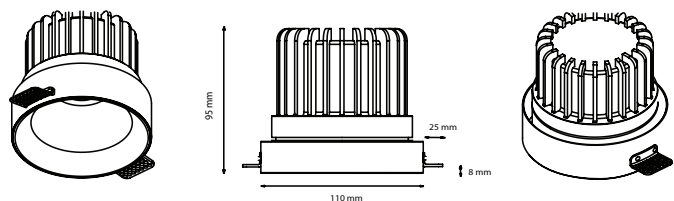

ELECTI ROUND Trimless Ø110

recessed type
downlight

- Aluminum injection body
- High efficiency reflector
- Constant current LED driver
- Electrostatic powder coating paint
- Optional body colors
- Trimless Body
- COB LED

BASIC OPTIONS

on/off	on/off Control (No Dimmable)
230V AC	Input Voltage 230V/AC
CRI > 80	Color Rendering Index > 80
4K	Light Temperature 4000K
▲	Light Beam 19°, 40°
W	Grey Body Color

PRODUCT CODE

PRODUCT CODE	W	Height	Length	Hole Size	Temp	Lumen*
ELECROTR110.15.110.N.4.19	15	95	Ø110	Ø115	4000K	1770
ELECROTR110.20.110.N.4.40	20	95	Ø110	Ø115	4000K	2300

According to 4000K light temperature

REFLECTOR OPTIONS

CUSTOMIZE OPTIONS

Dimmable 1-10V	Dimmable PUSH	Dimmable TRIAC	Dimmable DALI	Input Voltage 24V/DC	Light Temperature 3000K	Light Temperature 6500K	Dynamic White	Color Rendering Index > 90	Black Body Color	EMERGENCY KIT
1-10V	PUSH	TRIAC	DALI	24V DC	3K	6.5K	DYN	CRI > 90	B	E

PRODUCT CODING

Product Name	Product Power	Product Size	Control System	Color Temperature	Light Beam
XX XX XX	on/off	1-10V	PUSH TRIAC DALI	3K 4K 6.5K	▲
XX XX XX	N	V	P T D	3 4 6	XX

TECHNICAL DRAWINGS

* For different options, please contact our team.