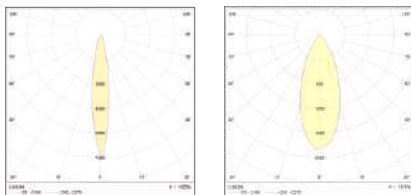

ELECTI ROUND Trimless Ø110

recessed type
downlight

- Aluminum injection body
- High efficiency reflector
- Constant current LED driver
- Electrostatic powder coating paint
- Optional body colors
- Trimless Body
- COB LED

BASIC OPTIONS

on/off	on/off Control (No Dimmable)
230V AC	Input Voltage 230V/AC
CRI > 80	Color Rendering Index > 80
4K	Light Temperature 4000K
▲	Light Beam 19°, 40°
W	Grey Body Color

PRODUCT CODE

PRODUCT CODE	W	Height	Length	Hole Size	Temp	Lumen*
ELECROTR110.15.110.N.4.19	15	95	Ø110	Ø115	4000K	1770
ELECROTR110.20.110.N.4.40	20	95	Ø110	Ø115	4000K	2300

According to 4000K light temperature

REFLECTOR OPTIONS

CUSTOMIZE OPTIONS

Dimmable 1-10V	Dimmable PUSH	Dimmable TRIAC	Dimmable DALI	Input Voltage 24V/DC	Light Temperature 3000K	Light Temperature 6500K	Dynamic White	Color Rendering Index > 90	Black Body Color	EMERGENCY KIT
1-10V	PUSH	TRIAC	DALI	24V DC	3K	6.5K	DYN	CRI > 90	B	E

PRODUCT CODING

Product Name	Product Power	Product Size	Control System	Color Temperature	Light Beam
XX XX XX	on/off	1-10V	PUSH TRIAC DALI	3K 4K 6.5K	▲
XX XX XX	N	V	P T D	3 4 6	XX

TECHNICAL DRAWINGS

* For different options, please contact our team.