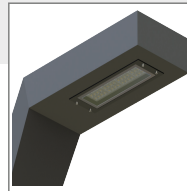

CRYPTO

Outdoor Type Decorative Lighting Poles

The elegant sobriety of CYRPTO, combined with state-of-the-art lighting technology, ensures its over-average versatility. It can easily be integrated in just about any architectural environment and ful ls every requirement - lighting paths in compliance with safety standards, used in a row, as design-oriented decorative lighting or as a standard guidance system.

Various light distributions, lumen packages, sizes and snoitarugfinocmake these highly adaptable. Depending on personal taste and the area of installation, CRYPTO can be used as pole-top luminaire. When the optional luminaire is added to the latter, it produces a symbolic, almost archetypal effect without losing its characteristically modern simplicity.