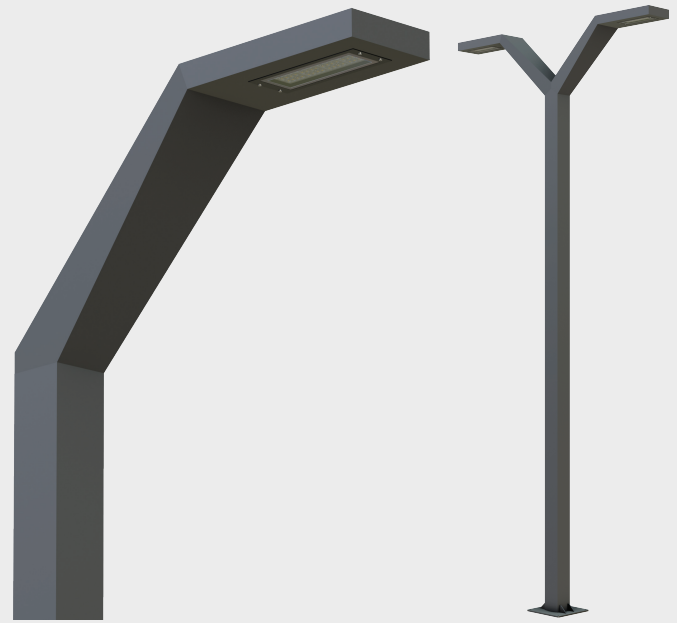

CRYPTO

Outdoor Type Decorative Lighting Poles

The elegant sobriety of CYRPTO, combined with state-of-the-art lighting technology, ensures its over-average versatility. It can easily be integrated in just about any architectural environment and ful ls every requirement - lighting paths in compliance with safety standards, used in a row, as design-oriented decorative lighting or as a standard guidance system.

Various light distributions, lumen packages, sizes and snoitarugfinocmake these highly adaptable. Depending on personal taste and the area of installation, CRYPTO can be used as pole-top luminaire. When the optional luminaire is added to the latter, it produces a symbolic, almost archetypal effect without losing its characteristically modern simplicity.

Electrostatic powder paint

High quality silicone gasket

Galvanized metal anchorage

ENEC certified driver

3 Step MacAdams

IP66, IK08

Applications

Landscape

Outdoor

Urban

CRYPTO

* Possibility of production in different lengths and sections.

Standard Product

Input	210-260V / AC 50-65Hz
Control	On/Off
Optic	Symmetrical
Light Color	4000K
Body Color	7016 Grey
CRI	>80
Protection	IP66
Impact Resistance	IK08
Working Temperature	-30°C / +60°C