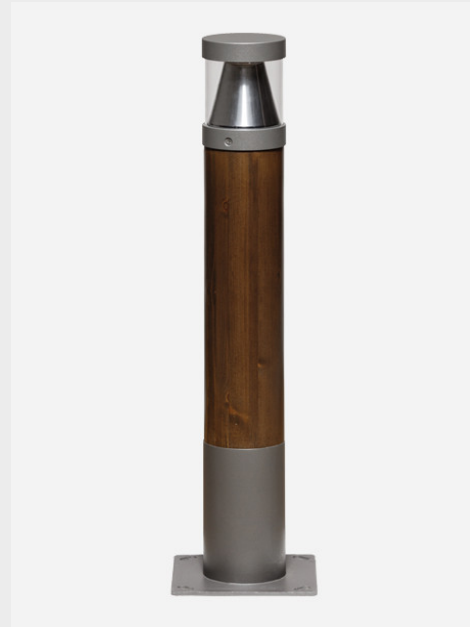

CALIFORNIA WOOD

Outdoor type
LED Bollard Lighting

A simple and structural accent for modern exteriors. CALIFORNIA SQ Outdoor LED bollard provides soft atmospheric lighting to accentuate outdoor spaces and offer guidance along pathways.

Made of aluminum, this cylindrical fixture shines straight upward to allow its light to spill outward. This bollard is an iconic gothic design in a modern reinterpretation to LED sources with outstanding performance, designed to guarantee an high visual comfort, glare-free lighting with no light pollution.

Key Advantages

- Simple and structural for modern designs
- Economic and efficient
- Easy installation
- High performance LED
- High corrosion resistance

Characteristics

- Wooden Body
- High efficiency LED lighting
- Electrostatic powder paint
- High quality silicone gasket
- Galvanized metal anchorage
- LED with Life Span > 100.000 Hours
- CCT tolerance within a 3 step MacAdams ellipse
- Corrosion Protection
- 5 Years Warranty
- Marine Coating (Optional)
- ENEC Certified Driver

Applications

Landscape

Outdoor

Urban

CALIFORNIA WOOD

Standard Product

Input	100-305V / AC 50-65Hz
Control	On / Off
Optic	Symmetrical
Light Color	4000K
Body Color	7016 Grey
CRI	>82
Protection	IP66
Impact Resistance	IK09
Protection class IEC	Class I
Power factor (min.)	0,092
Weight	- kg
Ambient Temperature	-30°C / +60°C