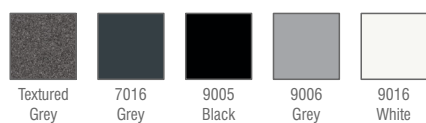

Applications

Landscape

Outdoor

Urban

CALIFORNIA WOOD

Standard Product

Input	100-305V / AC 50-65Hz
Control	On / Off
Optic	Symmetrical
Light Color	4000K
Body Color	7016 Grey
CRI	>82
Protection	IP66
Impact Resistance	IK09
Protection class IEC	Class I
Power factor (min.)	0,092
Weight	- kg
Ambient Temperature	-30°C / +60°C

Available Options

Input	24V / DC
Control	RGB, DALI, DIM, DMX
Optic	8°, 15°, 30°, 50°, 60°, 70°, 90°, 120°, Asymmetrical
Light Color	2200K, 2700K, 3000K, 5000K, 6500K
Body Color	Optional RAL colors
CRI	>90
Protection	IP67-IP68
Impact Resistance	IK10
Warranty	7-10 Years
Finish	Corten Finish

Light Colors

Body Colors Options

Beam Angle Options

Optional Accessories

Ordering Details

Product Code	Power	Light Color	Dimensions	Lumen
CALIFORNIAW .10.100.AC.N.4.SYM.7016	10W	4000K	100x100mm	800
CALIFORNIAW .15.100.AC.N.4.SYM.7016	15W	4000K	100x100mm	1200
CALIFORNIAW .20.100.AC.N.4.SYM.7016	20W	4000K	100x100mm	1600
CALIFORNIAW .10.120.AC.N.4.SYM.7016	10W	4000K	120x120mm	800
CALIFORNIAW .15.120.AC.N.4.SYM.7016	15W	4000K	120x120mm	1200
CALIFORNIAW .20.120.AC.N.4.SYM.7016	20W	4000K	120x120mm	1600