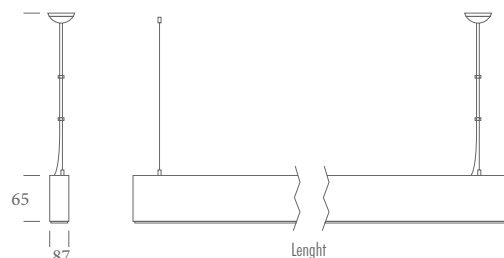

TECHNICAL DRAWINGS

* For different options, please contact our team.