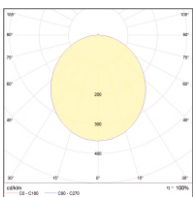

PRODUCT CODING

Product Name	Product Power	Product Size	Control System	Color Temperature	Light Beam
XX XX XX	XX	XX	on/off 1-10V PUSH TRIAC DALI	3K 4K 6.5K	▲
XX XX XX	N	V	P T D	3 4 6	XX