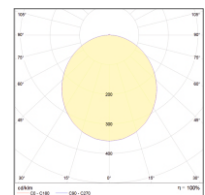

* For different options, please contact our team.