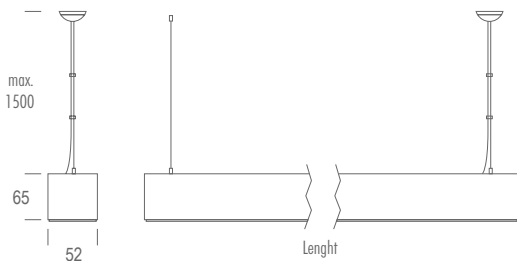

AURA LINE 52

pendant & surface type erutxfi

gnithgil raenil

- Aluminum extruded body
- UV protected diffuser
- Adjustable length steel ropes
- Nickel plated brass parts
- Constant current LED driver
- Electrostatic powder coating paint
- Production in different lengths
- Optional body colors
- ENEC standards

PRODUCT CODE	W	Lenght	Temp	Lumen*
AURA LINE 52.11.500.N.4.120	11	500	4000K	1133
AURA LINE 52.16.500.N.4.120	16	500	4000K	1648
*AURA LINE 52.15.600.N.4.120	15	600	4000K	1725
AURA LINE 52.18.600.N.4.120	18	600	4000K	1854
*AURA LINE 52.20.800.N.4.120	20	800	4000K	2300
AURA LINE 52.22.1000.N.4.120	22	1000	4000K	2266
AURA LINE 52.25.1000.N.4.120	25	1000	4000K	2575
AURA LINE 52.32.1000.N.4.120	32	1000	4000K	3296
AURA LINE 52.32.1100.N.4.120	30	1100	4000K	3450
AURA LINE 52.27.1200.N.4.120	27	1200	4000K	2781
AURA LINE 52.28.1200.N.4.120	28	1200	4000K	2884
AURA LINE 52.39.1200.N.4.120	39	1200	4000K	4017
AURA LINE 52.30.1300.N.4.120	30	1300	4000K	3090
AURA LINE 52.36.1400.N.4.120	36	1400	4000K	3708
AURA LINE 52.33.1500.N.4.120	33	1500	4000K	3399
AURA LINE 52.45.1500.N.4.120	45	1500	4000K	4635
AURA LINE 52.48.1500.N.4.120	48	1500	4000K	4944
*AURA LINE 52.45.1800.N.4.120	45	1800	4000K	5175
AURA LINE 52.48.1800.N.4.120	48	1800	4000K	4944
AURA LINE 52.44.2000.N.4.120	44	2000	4000K	4532
AURA LINE 52.54.2000.N.4.120	54	2000	4000K	5562
AURA LINE 52.64.2000.N.4.120	64	2000	4000K	6592
*AURA LINE 52.44.2500.N.4.120	44	2500	4000K	5060
AURA LINE 52.64.2500.N.4.120	64	2500	4000K	6510
AURA LINE 52.65.3000.N.4.120	65	3000	4000K	6695
AURA LINE 52.96.3000.N.4.120	96	3000	4000K	9888

According to 4000K light temperature

PRODUCT CODING

Product Name	Product Power	Product Size	Control System	Color Temperature	Light Beam
XX XX XX	XX	XX	N V P T D	3K 4K 6.5K	XX

TECHNICAL DRAWINGS

BASIC OPTIONS