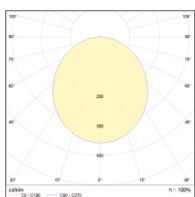

* According to 4000K light temperature

PRODUCT CODING

Product Name	Product Power	Product Size	Control System				Color Temperature			Light Beam	
XX XX	XX	XX	on/off	1-10V	PUSH	TRIAC	DALI	3K	4K	6.5K	XX
XX XX	XX	XX	N	V	P	T	D	3	4	6	XX