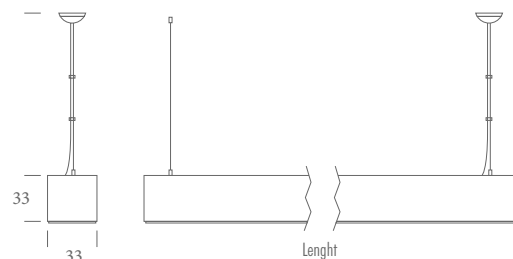

TECHNICAL DRAWINGS

* For different options, please contact our team.