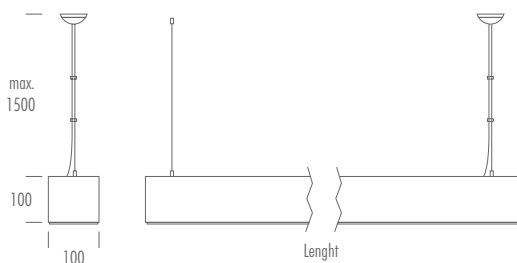

* According to 4000K light temperature

PRODUCT CODING

Product Name	Product Power	Product Size	Control System	Color Temperature	Light Beam
XX XX	XX	XX	on/off, 1-10V, PUSH, TRIAC, DALI	3K, 4K, 6.5K	XX
XX XX	XX	XX	N V P T D	3 4 6	XX

TECHNICAL DRAWINGS

BASIC OPTIONS

on/off	on/off Control (No Dimmable)
230V AC	Input Voltage 220-240V/AC, 50-60HZ
CRI >80	Color Rendering Index > 80
4K	Light Temperature 4000K
▲	Light Beam 120°
🌡️	Operating Temperature : -20 / 40 °C
G	Black Body Color

CUSTOMIZE OPTIONS

Dimmable 1-10V	Dimmable PUSH	Dimmable TRIAC	Dimmable DALI	Input Voltage 24V/DC	Light Temperature 3000K	Light Temperature 6500K	Dynamic White	Color Rendering Index > 90	Optional Body Color	Emergency KIT	Pendant or Surface Type
1-10V	PUSH	TRIAC	DALI	24V DC	3K	6.5K	DYN	CRI >90	B	E	M

* For different options, please contact our team.