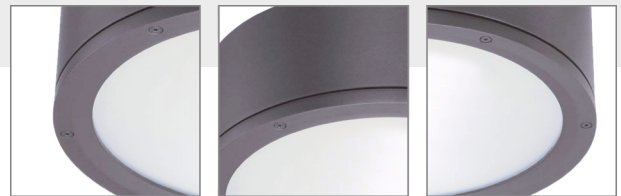

# ARIAN

LED surface type  
Ceiling/Wall mounted lighting fixture

**Simple shapes are often best suited to the environment, and squares and circles have always been examples of harmony and perfection. In ARIAN, these characteristics are emphasized by applying a simple frame to the wall, which determines the luminous flux and accentuates objects even when closed.**

Aluminium Body with no visible screws and hidden installation tools. It is corrosion-free aluminium forms a uniform and integrated whole, and features a high-quality finish in metallic colours.