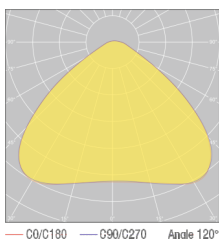

## Light Colors

## Ordering Details

Product Code	Power	Light Color	Lumen
ARIAN.20.AC.N.4.120.9006	20W	4000K	2100
ARIAN.30.AC.N.4.120.9006	30W	4000K	3150

\* For different options, please contact our team.

## Beam Angle Options