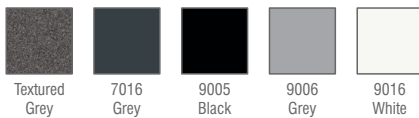

## Light Colors

## Ordering Details

Product Code	Power	Light Color	Lumen
ARIAN.20.AC.N.4.120.9006	20W	4000K	2100
ARIAN.30.AC.N.4.120.9006	30W	4000K	3150

\* For different options, please contact our team.

## Body Colors Options