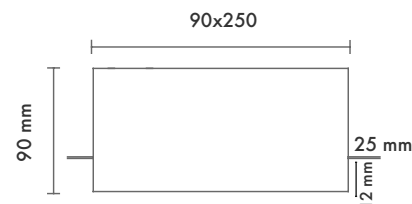

PRODUCT CODE	WHeight	Lenght	Hole Size	Temp	Lumen*
LYRASt3.21.120x360.N.4.23	21	90	90x250	90x250	4000K 2310
LYRASt3.21.120x360.N.4.37	21	90	90x250	90x250	4000K 2290
LYRASt3.21.120x360.N.4.51	21	90	90x250	90x250	4000K 2270
LYRASt3.30.120x360.N.4.23	30	90	90x250	90x250	4000K 3210
LYRASt3.30.120x360.N.4.37	30	90	90x250	90x250	4000K 3290
LYRASt3.30.120x360.N.4.51	30	90	90x250	90x250	4000K 3270

* According to 4000K light temperature

CUSTOMIZE OPTIONS

- Dimmable 1-10V
- Dimmable PUSH
- Dimmable TRIAC
- Dimmable DALI
- Input Voltage 24V/DC
- Light Temperature 3000K
- Light Temperature 6500K
- Dynamic White
- Color Rendering Index >90
- Black Body Color
- Grey Body Color

PRODUCT CODING

Product Name	Product Power	Product Size	Control System					Color Temperature			Light Beam
XX	XX	XX	1-10V	PUSH	TRIAC	DALI	3K	4K	6.5K	▲	
XX	XX	XX	N	V	P	T	D	3	4	6	XX

TECHNICAL DRAWINGS

* For different options, please contact our team.