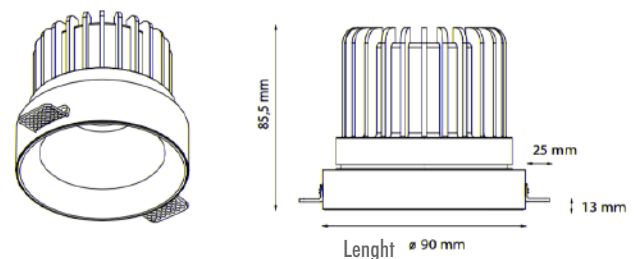

ELECTI ROUND Trimless Ø90

recessed type

downlight

- Aluminum injection body
- High efficiency reflector
- Constant current LED driver
- Electrostatic powder coating paint
- Optional body colors
- Trimless Body
- COB LED

BASIC OPTIONS

on/off	on/off Control (No Dimmable)
230V AC	Input Voltage 230V/AC
CRI >80	Color Rendering Index >80
4K	Light Temperature 4000K
▲	Light Beam 19°, 40°
W	Grey Body Color

PRODUCT CODE

PRODUCT CODE	W	Height	Lenght	Hole Size	Temp	Lumen*
ELECOTR90.7.90.N.4.19	7	86	Ø90	Ø95	4000K	770
ELECOTR90.7.90.N.4.40	7	86	Ø90	Ø95	4000K	750
ELECOTR90.10.90.N.4.19	10	86	Ø90	Ø95	4000K	1070
ELECOTR90.10.90.N.4.40	10	86	Ø90	Ø95	4000K	1050
ELECOTR90.13.90.N.4.19	13	86	Ø90	Ø95	4000K	1260
ELECOTR90.13.90.N.4.40	13	86	Ø90	Ø95	4000K	1241

According to 4000K light temperature

REFLECTOR OPTIONS

CUSTOMIZE OPTIONS

Dimmable 1-10V	Dimmable PUSH	Dimmable TRIAC	Dimmable DALI	Input Voltage 24V/DC	Light Temperature 3000K	Light Temperature 6500K	Dynamic White	Color Rendering Index >90	Black Body Color	EMERGENCY KIT
1-10V	PUSH	TRIAC	DALI	24V DC	3K	6.5K	DYN	CRI >90	B	E

PRODUCT CODING

Product Name	Product Power	Product Size	Control System	Color Temperature	Light Beam
XX	XX	XX	on/off 1-10V PUSH TRIAC DALI	3K 4K 6.5K	▲
XX	XX	XX	N V P T D	3 4 6	XX

TECHNICAL DRAWINGS

* For different options, please contact our team.