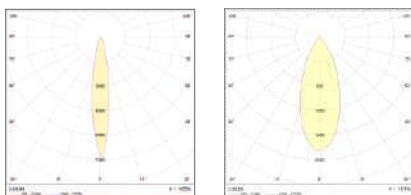

ELECTI ROUND Trimless Ø90

recessed type

downlight

- Aluminum injection body
- High efficiency reflector
- Constant current LED driver
- Electrostatic powder coating paint
- Optional body colors
- Trimless Body
- COB LED

BASIC OPTIONS

on/off	on/off Control (No Dimmable)
230V AC	Input Voltage 230V/AC
CRI >80	Color Rendering Index >80
4K	Light Temperature 4000K
▲	Light Beam 19°, 40°
W	Grey Body Color

PRODUCT CODE

PRODUCT CODE	W	Height	Lenght	Hole Size	Temp	Lumen*
ELECOTR90.7.90.N.4.19	7	86	Ø90	Ø95	4000K	770
ELECOTR90.7.90.N.4.40	7	86	Ø90	Ø95	4000K	750
ELECOTR90.10.90.N.4.19	10	86	Ø90	Ø95	4000K	1070
ELECOTR90.10.90.N.4.40	10	86	Ø90	Ø95	4000K	1050
ELECOTR90.13.90.N.4.19	13	86	Ø90	Ø95	4000K	1260
ELECOTR90.13.90.N.4.40	13	86	Ø90	Ø95	4000K	1241

According to 4000K light temperature

REFLECTOR OPTIONS

CUSTOMIZE OPTIONS

Dimmable 1-10V	Dimmable PUSH	Dimmable TRIAC	Dimmable DALI	Input Voltage 24V/DC	Light Temperature 3000K	Light Temperature 6500K	Dynamic White	Color Rendering Index >90	Black Body Color	EMERGENCY KIT
1-10V	PUSH	TRIAC	DALI	24V DC	3K	6.5K	DYN	CRI >90	B	E

PRODUCT CODING

Product Name	Product Power	Product Size	Control System	Color Temperature	Light Beam
XX	XX	XX	on/off 1-10V PUSH TRIAC DALI	3K 4K 6.5K	▲
XX	XX	XX	N V P T D	3 4 6	XX

TECHNICAL DRAWINGS

* For different options, please contact our team.