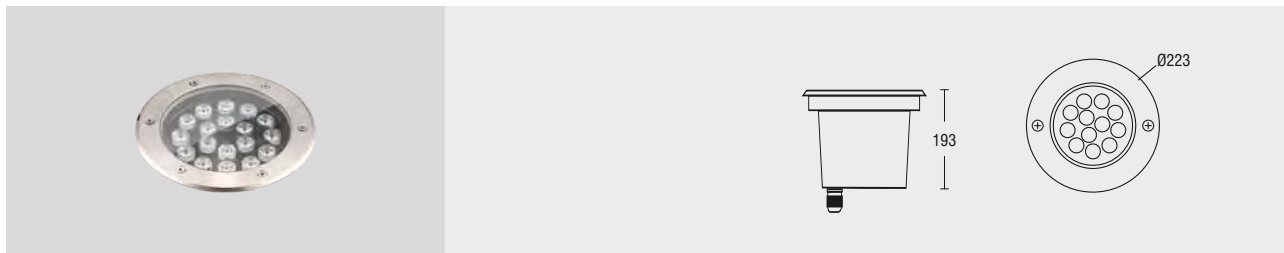

VAULT

Standard Product

Input	100-240V / AC 50-60Hz
Control	On / Off
Optic	30°
Light Color	4000K
Body Color	7016 Grey
Frame	Stainless Steel
CRI	> 82
Protection	IP67
Impact Resistance	IK10
Protection class IEC	Class I
Power factor (min.)	0,092
Weight	- kg
Ambient Temperature	-30°C / +60°C

Available Options

Input	24V / DC
Control	RGB, DALI, DIM, DMX
Optic	8°, 15°, 30°, 50°, 60°, 70°, 90°, 120°, Asymmetrical
Light Color	2200K, 2700K, 3000K, 5000K, 6500K
Body Color	Optional RAL colors
Glass	Frosted Diffuser Glass
CRI	> 90
Protection	IP68
Warranty	7-10 Years