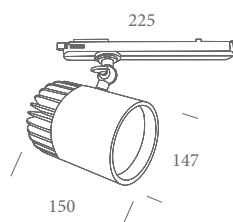

TECHNICAL DRAWINGS