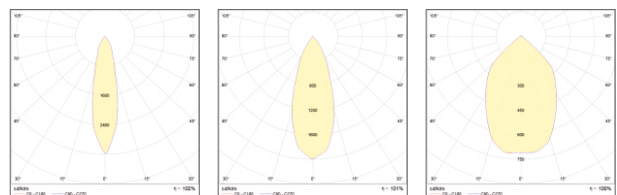

CUSTOMIZE OPTIONS

Dimmable 1-10V	Dimmable PUSH	Dimmable TRIAC	Dimmable DALI	Input Voltage 24V/DC	Light Temperature 3000K	Light Temperature 6500K	Dynamic White	Color Rendering Index > 90	Black Body Color	EMERGENCY KIT
1-10V	PUSH	TRIAC	DALI	24V DC	3K	6.5K	DYN	CRI > 90	B	G