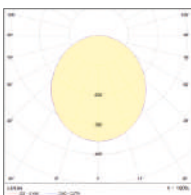

LINEA Trimless 33

Recessed Trimless Type
Linear Lighting

Aluminum extruded body
Trimless Body

UV protected diffuser

Nickel plated brass parts

Constant current LED driver

Electrostatic powder coating paint

Production in different lengths

Optional body colors

ENEC standards

PRODUCT CODE	W	Lenght	Temp	Lumen*
LINEATR33.11.500.N.4.120	11	500	4000K	1133
LINEATR33.16.500.N.4.120	16	500	4000K	1648
*LINEATR33.15.600.N.4.120	15	600	4000K	1725
LINEATR33.18.600.N.4.120	18	600	4000K	1854
*LINEATR33.20.800.N.4.120	20	800	4000K	2300
LINEATR33.22.1000.N.4.120	22	1000	4000K	2266
LINEATR33.25.1000.N.4.120	25	1000	4000K	2575
LINEATR33.32.1000.N.4.120	32	1000	4000K	3296
LINEATR33.32.1100.N.4.120	30	1100	4000K	3450
LINEATR33.27.1200.N.4.120	27	1200	4000K	2781
LINEATR33.28.1200.N.4.120	28	1200	4000K	2884
LINEATR33.39.1200.N.4.120	39	1200	4000K	4017
LINEATR33.30.1300.N.4.120	30	1300	4000K	3090
LINEATR33.36.1400.N.4.120	36	1400	4000K	3708
LINEATR33.33.1500.N.4.120	33	1500	4000K	3399
LINEATR33.45.1500.N.4.120	45	1500	4000K	4635
LINEATR33.48.1500.N.4.120	48	1500	4000K	4944
*LINEATR33.45.1800.N.4.120	45	1800	4000K	5175
LINEATR33.48.1800.N.4.120	48	1800	4000K	4944
LINEATR33.44.2000.N.4.120	44	2000	4000K	4532
LINEATR33.54.2000.N.4.120	54	2000	4000K	5562
LINEATR33.64.2000.N.4.120	64	2000	4000K	6592
*LINEATR33.44.2500.N.4.120	44	2500	4000K	5060
LINEATR33.64.2500.N.4.120	64	2500	4000K	6510
LINEATR33.65.3000.N.4.120	65	3000	4000K	6695
LINEATR33.96.3000.N.4.120	96	3000	4000K	9888

BASIC OPTIONS

- on/off Control (No Dimmable)
- Input Voltage 220-240V/AC, 50-60HZ
- Color Rendering Index > 80
- Light Temperature 4000K
- Light Beam 120°
- Operating Temperature : -20 / 40 °C
- Grey Body Color

CUSTOMIZE OPTIONS