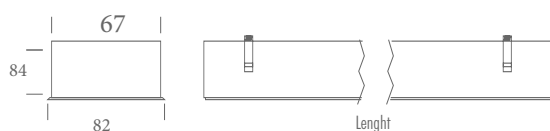

TECHNICAL DRAWINGS