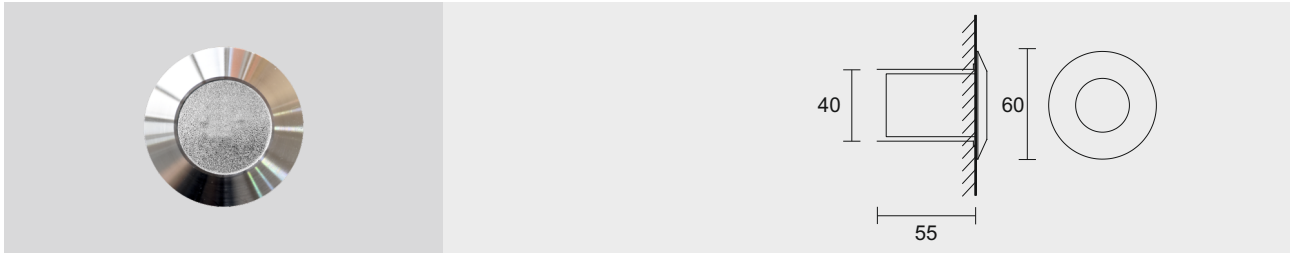

AXIS WALL

Wall Inground
Built-IN lighting fixture

AXIS is our smallest 1 LED Recessed Wall light which fulfills two important requirements: Small dimensions and powerful light effect.

The plug and play design simplifies installation, protecting the system from water infiltration and ensuring long-lasting performance. Built with robust, high-quality materials that are resistant to harsh environments.

With its small diameter, dimension, Axis wall recessed Wall light allows to create powerful and pure light effect. It can be used as a single point of light, thanks to its dimensions. Suitable for installation Wall for outdoor areas.

Applications

Exterior

Facade

Architectural

Ancient

AXIS WALL

Standard Product

Input	220-240V / AC 50-60Hz
Control	On / Off
Optic	90°
Light Color	4000K
Body Color	Stainless Steel
CRI	>82
Protection	IP67
Impact Resistance	IK09
Protection class IEC	Class I
Power factor (min.)	0,090
Weight	0,78kg
Ambient Temperature	-30°C / +60°C