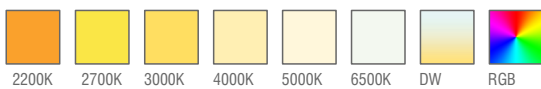

Applications

Exterior

Facade

Architectural

Ancient

AXIS WALL

Standard Product

Input	220-240V / AC 50-60Hz
Control	On / Off
Optic	90°
Light Color	4000K
Body Color	Stainless Steel
CRI	>82
Protection	IP67
Impact Resistance	IK09
Protection class IEC	Class I
Power factor (min.)	0,090
Weight	0,78kg
Ambient Temperature	-30°C / +60°C

Available Options

Input	24V / DC
Control	DALI, DIM, DMX
Optic	30°, 60°, 90°
Light Color	2200K, 2700K, 3000K, 5000K, 6500K
Body Color	Optional RAL colors
CRI	>90
Protection	IP68
Warranty	7-10 Years

Light Colors