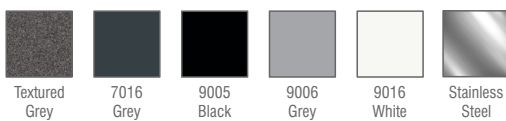

Characteristics

- Aluminium Injection Body
- Electrostatic Powder Paint
- Optional RAL Colors
- Extra Clear 5mm Tempered Glass
- Aluminium PCB
- LED with Life Span > 100.000 Hours
- CCT tolerance within a 3 step MacAdams ellipse
- Corrosion Protection
- 5 Years Warranty
- Marine Coating (Optional)

Applications

Exterior

Facade

Architectural

Ancient

AXIS WALL

Standard Product

Input	220-240V / AC 50-60Hz
Control	On / Off
Optic	90°
Light Color	4000K
Body Color	Stainless Steel
CRI	>82
Protection	IP67
Impact Resistance	IK09
Protection class IEC	Class I
Power factor (min.)	0,090
Weight	0,78kg
Ambient Temperature	-30°C / +60°C

Available Options

Input	24V / DC
Control	DALI, DIM, DMX
Optic	30°, 60°, 90°
Light Color	2200K, 2700K, 3000K, 5000K, 6500K
Body Color	Optional RAL colors
CRI	>90
Protection	IP68
Warranty	7-10 Years

Light Colors

Ordering Details

Product Code	Power	Light Color	Lumen
AXISW.1.AC.N.4.30.StainlessSteel	1W	4000K	116

* For different options, please contact our team.

Body Colors Options

Product Coding

Product Name	Product Power	Input	Control System	Color Temperature	Light Beam	Body Color								
XX	XX	AC	DC	on/off	1-3 DV	PUSH	TRAC	DALI	D	3K	4K	6.5K	XX	XX
XX	XX	AC	DC	N	V	P	T	D	3	4	6	XX	XX	