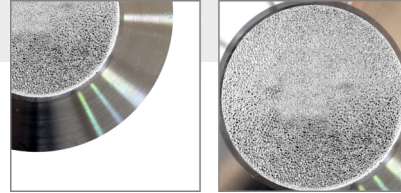

AXIS WALL

Wall Inground
Built-IN lighting fixture

AXIS is our smallest 1 LED Recessed Wall light which fulfills two important requirements: Small dimensions and powerful light effect.

The plug and play design simplifies installation, protecting the system from water infiltration and ensuring long-lasting performance. Built with robust, high-quality materials that are resistant to harsh environments.

With its small diameter, dimension, Axis wall recessed Wall light allows to create powerful and pure light effect. It can be used as a single point of light, thanks to its dimensions. Suitable for installation Wall for outdoor areas.

Characteristics

- Aluminium Injection Body
- Electrostatic Powder Paint
- Optional RAL Colors
- Extra Clear 5mm Tempered Glass
- Aluminium PCB
- LED with Life Span > 100.000 Hours
- CCT tolerance within a 3 step MacAdams ellipse
- Corrosion Protection
- 5 Years Warranty
- Marine Coating (Optional)

Applications

Exterior

Facade

Architectural

Ancient

AXIS WALL

Standard Product

Input	220-240V / AC 50-60Hz
Control	On / Off
Optic	90°
Light Color	4000K
Body Color	Stainless Steel
CRI	>82
Protection	IP67
Impact Resistance	IK09
Protection class IEC	Class I
Power factor (min.)	0,090
Weight	0,78kg
Ambient Temperature	-30°C / +60°C