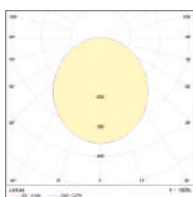

TECHNICAL DRAWINGS

* For different options, please contact our team.