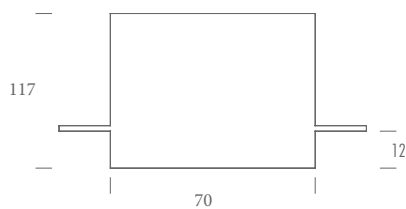

TECHNICAL DRAWINGS

* For different options, please contact our team.