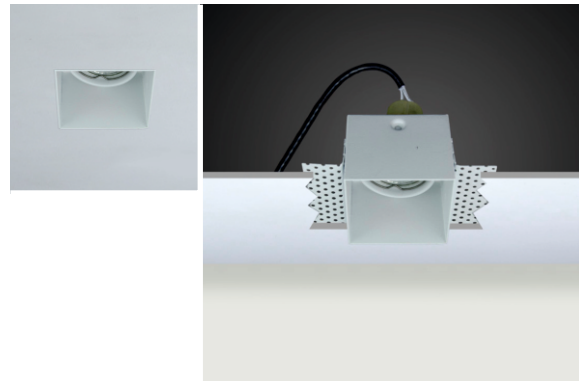

# LYRAS TRIMLESS GU

trimless type

downlight

- DKP Metal Body
- High efficiency reflector
- GU10 type socket
- Electrostatic powder coating paint
- Optional body colors
- ENEC Standards

PRODUCT CODE	W	Height	Lenght	Hole Size	Socket	Lumen*
LYRTRMGU10.X.70x70.N.XX	-	117	70x70	75x75	GU10	-

## BASIC OPTIONS

- on/off on/off Control (No Dimmable)
- 230V AC Input Voltage 230V/AC
- GU10 GU10 Socket
- CRI >80 Color Rendering Index > 80
- 4K Light Temperature 4000K
- Light Beam 36°
- w White Body Color

## CUSTOMIZE OPTIONS

Dimmable TRIAC	Light Temperature 3000K	Light Temperature 6500K	Black Body Color	EMERGENCY KIT
DIM	3K	6.5K	B	G