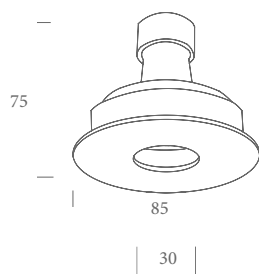

TECHNICAL DRAWINGS

* For different options, please contact our team.