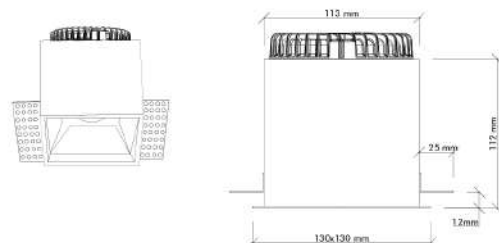

TECHNICAL DRAWINGS

* For different options, please contact our team.