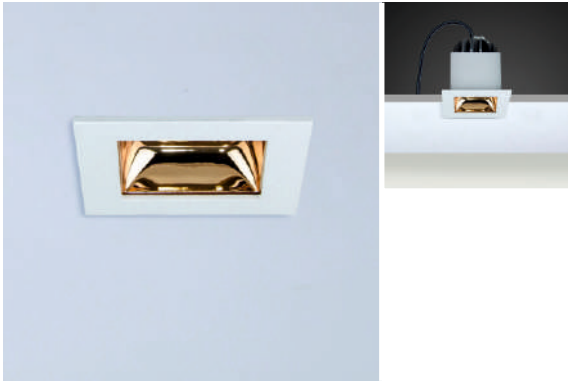

# ELECTI SQUARE Trimless Ø130

recessed type  
downlight

- Aluminum injection body
- High efficiency reflector
- Constant current LED driver
- Electrostatic powder coating paint
- Optional body colors
- ENEC Standards
- Made in TURKEY

## BASIC OPTIONS

on/off	on/off Control (No Dimmable)
230V AC	Input Voltage 230V/AC
CRI >80	Color Rendering Index >80
4K	Light Temperature 4000K
	Light Beam 19°, 40°
W	White Body Color

PRODUCT CODE	W	Height	Length	Hole Size	Temp	Lumen*
ELECSQ130.20.130.N.4.19	20	112	130x130	120x120	4000K	2140
ELECSQ130.30.130.N.4.40	30	112	130x130	120x120	4000K	3210

## CUSTOMIZE OPTIONS

Dimmable 1-10V	Dimmable PUSH	Dimmable TRIAC	Dimmable DALI	Input Voltage 24V/DC	Light Temperature 3000K	Light Temperature 6500K	Dynamic White	Color Rendering Index >90	Black Body Color	EMERGENCY KIT
1-10V	PUSH	TRIAC	DALI	24V DC	3K	6.5K	DYN	CRI >90	B	G